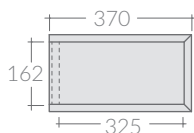

ATTENZIONE/ ATTENTION

Galassia Srl persegue la filosofia di migliorare i prodotti aggiungendo nuovi materiali, innovazioni progettuali e tecnologie produttive.
L'azienda si riserva di cambiare

schede tecniche e caratteristiche di funzionamento degli articoli in ogni momento e senza necessità di preavviso.
I pesi possono subire variazioni del 20 %

Galassia Srl is constantly improving its products by adding new materials, new projects and modern production technologies. The company reserves the right to change any technical

specifications/dimension and/or operating characteristics of the products at any time and without giving notice. The ceramic items weight may vary up to 20%.