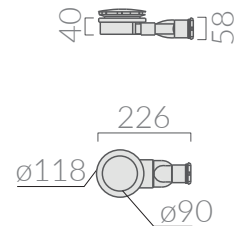

Il taglio potrebbe variare la centralità dello scarico.  
The cut must be made only on the sides that are placed against the wall. The central position of the drain could vary after the cut.

Piatto doccia 120x80 completo di piletta con tappo in ceramica.  
Shower tray 120x80 with ceramic cover and siphoned drain included.

### ACCESSORI INCLUSI / ACCESSORIES INCLUDED

-  **9074** bianco white
-  **9074MT** bianco matt matt white
-  **9074NEMT** nero matt matt black
-  **9074SA** sabbia sand

Piletta ø90 per piatto doccia folia h3 con cover in ceramica. Capacità di scarico 24 Lt/min.  
Open drain ø90 for FOLIA h3 shower tray ceramic cover included. Flushing Volume 24 Lt/min.