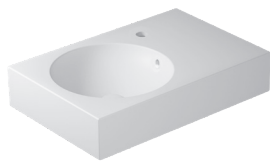

COLORI / COLORS

	7701	bianco white		7701SF	bianco senza foro white without hole
	7701MT	bianco matt matt white		7701SFMT	bianco matt senza foro matt white without hole
	7701NEMT	grafite graphite		7701SFNEMT	grafite senza foro graphite without hole
	7701SA	satin black		7701SFSA	satin black senza foro satin black without hole
	7701GM	grigio matt matt grey		7701SFGM	grigio matt senza foro matt grey without hole
	7701SA	sabbia sand		7701SFSA	sabbia senza foro sand without hole

ATTENZIONE/ ATTENTION

Galassia Srl persegue la filosofia di migliorare i prodotti aggiungendo nuovi materiali, innovazioni progettuali e tecnologie produttive. L'azienda si riserva di cambiare

schede tecniche e caratteristiche di funzionamento degli articoli in ogni momento e senza necessità di preavviso. I pesi possono subire variazioni del 20 %

Galassia Srl is constantly improving its products by adding new materials, new projects and modern production technologies. The company reserves the right to change any technical

specifications/dimension and/or operating characteristics of the products at any time and without giving notice. The ceramic items weight may vary up to 20%.