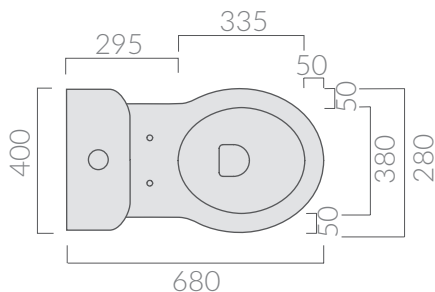

vista posteriore