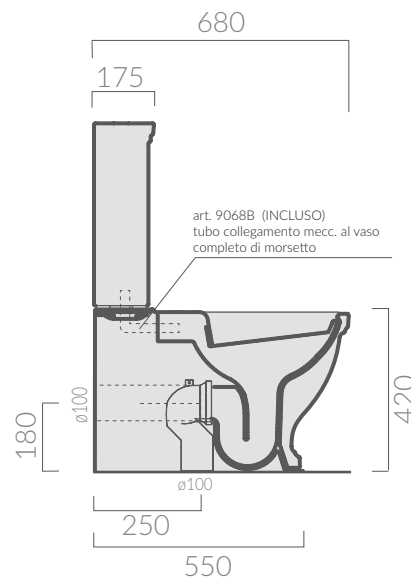

Art. 8441 + 8454