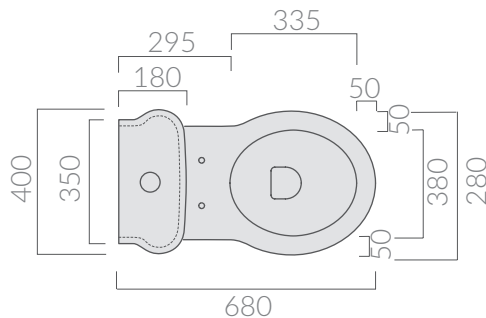

vista posteriore