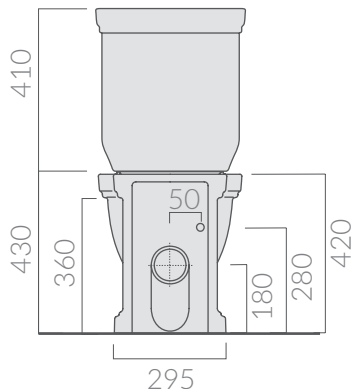

vista posteriore