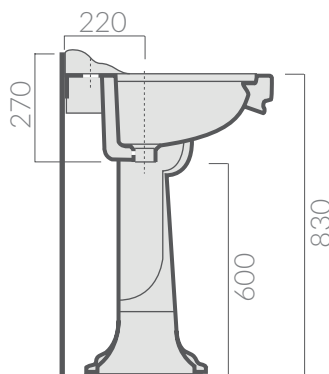

## COLORI / COLORS

- 8401**      bianco 3 fori  
white 3 tap holes
- 8401M**    bianco monoforo  
white one tap hole

Lavabo cm 71 con spalliera.  
Sospeso o per colonna.  
Washbasin 71 cm with upstand.  
Wall-hung or for pedestal.

Kg. 27

ACCESSORI INCLUSI / ACCESSORIES INCLUDED

ACCESSORI NON INCLUSI / ACCESSORIES NOT INCLUDED

Kit di fissaggio.  
Fixing kit.

Colonna.  
Pedestal.

- 8411**    bianco  
white

vista posteriore

Galassia Srl is constantly improving its products by adding new materials, new projects and modern production technologies. The company reserves the right to change any technical

specifications/dimension and/or operating characteristics of the products at any time and without giving notice. The ceramic items weight may vary up to 20%.