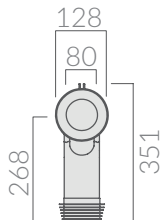

9077 + 9078

Raccordo piatto per wc traslato da 10 a 30 cm
Flat adjustable wc connector from 10 to 30 cm

Coprivaso termoindurente extra slim.
Thermosetting extra slim seat-cover.

7329 bianco
white

Coprivaso termoindurente extra slim,
cerniera con dispositivo di caduta rallentata.
Dispositivo di sgancio rapido.
Thermosetting extra slim seat-cover, with
soft closing hinges and quick release system.

specifications/dimension and/or operating characteristics of the products at any time and without giving notice. The ceramic items weight may vary up to 20%.

Art. 9078

Art. 9077

Art. 9079

Art. 9080

ATTENZIONE/ ATTENTION