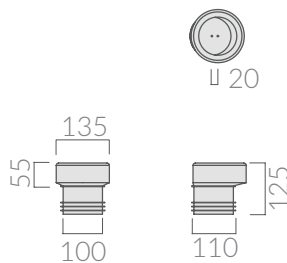

9077

ACCESSORI NON INCLUSI / ACCESSORIES NOT INCLUDED

9077 + 9079

Raccordo eccentrico per scarico ø10 da 10 a 12 cm
Offset drain pan connector ø10 from 10 to 12 cm

9077 + 9080

Raccordo eccentrico per scarico da 10 a 14 cm
Offset drain pan connector from 10 to 14 cm

specifications/dimension and/or operating characteristics of the products at any time and without giving notice. The ceramic items weight may vary up to 20%.

Art. 9078

Art. 9077

Art. 9079

Art. 9080

ATTENZIONE/ ATTENTION