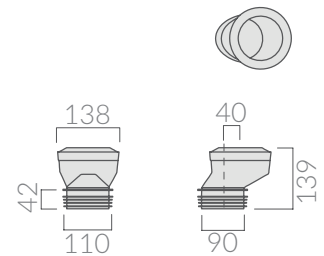

9077 + 9078

Raccordo piatto per wc traslato da 10 a 30 cm
Flat adjustable wc connector from 10 to 30 cm

Coprivaso termoindurente extra slim.
Thermosetting extra slim seat-cover.

7329 bianco
white

Coprivaso termoindurente extra slim,
cerniera con dispositivo di caduta rallentata.
Dispositivo di sgancio rapido.
Thermosetting extra slim seat-cover, with
soft closing hinges and quick release system.

specifications/dimension and/or operating characteristics of the products at any time and without giving notice. The ceramic items weight may vary up to 20%.

Art. 9078

Art. 9077

Art. 9079

Art. 9080

ATTENZIONE/ ATTENTION