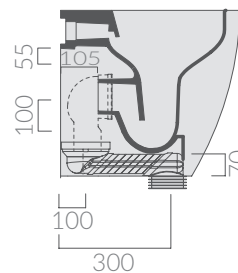

9077 + 9078

Raccordo piatto per wc traslato da 10 a 30 cm
Flat adjustable wc connector from 10 to 30 cm

Coprivaso termoindurente extra slim.
Thermosetting extra slim seat-cover.

7329 bianco
white

Coprivaso termoindurente extra slim,
cerniera con dispositivo di caduta rallentata.
Dispositivo di sgancio rapido.
Thermosetting extra slim seat-cover, with
soft closing hinges and quick release system.

specifications/dimension and/or operating characteristics of the products at any time and without giving notice. The ceramic items weight may vary up to 20%.

Art. 9078

Art. 9077

Art. 9079

Art. 9080

ATTENZIONE/ ATTENTION