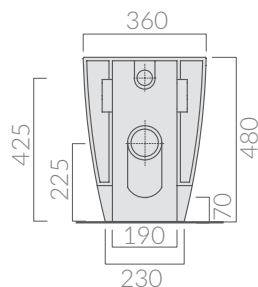

9077 + 9078

Raccordo piatto per wc traslato da 10 a 30 cm
Flat adjustable wc connector from 10 to 30 cm

Coprivaso termoindurente extra slim.
Thermosetting extra slim seat-cover.

7329 bianco
white

Coprivaso termoindurente extra slim,
cerniera con dispositivo di caduta rallentata.
Dispositivo di sgancio rapido.
Thermosetting extra slim seat-cover, with
soft closing hinges and quick release system.

specifications/dimension and/or operating characteristics of the products at any time and without giving notice. The ceramic items weight may vary up to 20%.

Art. 9078

Art. 9077

Art. 9079

Art. 9080

ATTENZIONE/ ATTENTION