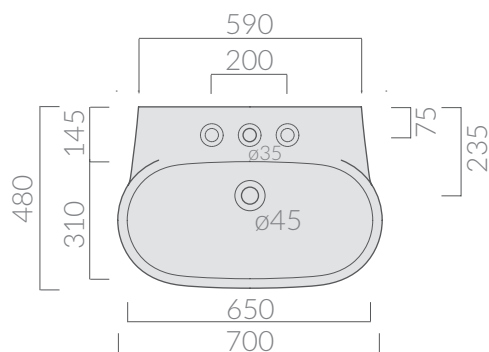

COLORI / COLORS

○ 7120   bianco
white

Lavabo cm 70x48, monoforo, predisposto 3 fori. Installazione sospesa.
Washbasin 70x48 cm, one hole, pre-punched 3 holes. Wall-hung installation.

Kg. 18

ACCESSORI INCLUSI / ACCESSORIES INCLUDED

ACCESSORI NON INCLUSI / ACCESSORIES NOT INCLUDED

Kit di fissaggio.
Fixing kit.

Portasciugamani.
Brass towel rack.

● 7154   cromato
chromed

ATTENZIONE/ ATTENTION

Gallasia Srl persegue la filosofia di migliorare i prodotti aggiungendo nuovi materiali, innovazioni progettuali e tecnologie produttive.
L'azienda si riserva di cambiare

schede tecniche e caratteristiche di funzionamento degli articoli in ogni momento e senza necessità di preavviso.
I pesi possono subire variazioni del 20 %

Gallasia Srl is constantly improving its products by adding new materials, new projects and modern production technologies. The company reserves the right to change any technical

specifications/dimension and/or operating characteristics of the products at any time and without giving notice. The ceramic items weight may vary up to 20%.