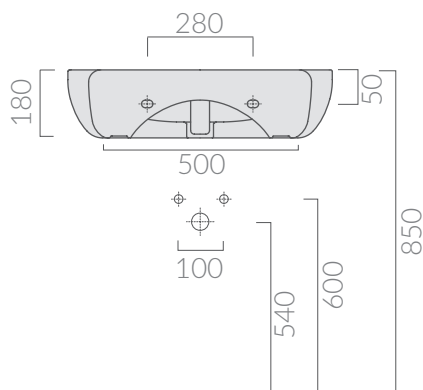

COLORI / COLORS

○ 7120   bianco
white

Lavabo cm 70x48, monoforo, predisposto 3 fori. Installazione sospesa.
Washbasin 70x48 cm, one hole, pre-punched 3 holes. Wall-hung installation.

Kg. 18

ACCESSORI INCLUSI / ACCESSORIES INCLUDED

ACCESSORI NON INCLUSI / ACCESSORIES NOT INCLUDED

Kit di fissaggio.
Fixing kit.

Portasciugamani.
Brass towel rack.

● 7154   cromato
chromed

ATTENZIONE/ ATTENTION

Gallasia Srl persegue la filosofia di migliorare i prodotti aggiungendo nuovi materiali, innovazioni progettuali e tecnologie produttive.
L'azienda si riserva di cambiare

schede tecniche e caratteristiche di funzionamento degli articoli in ogni momento e senza necessità di preavviso.
I pesi possono subire variazioni del 20 %

Gallasia Srl is constantly improving its products by adding new materials, new projects and modern production technologies. The company reserves the right to change any technical

specifications/dimension and/or operating characteristics of the products at any time and without giving notice. The ceramic items weight may vary up to 20%.