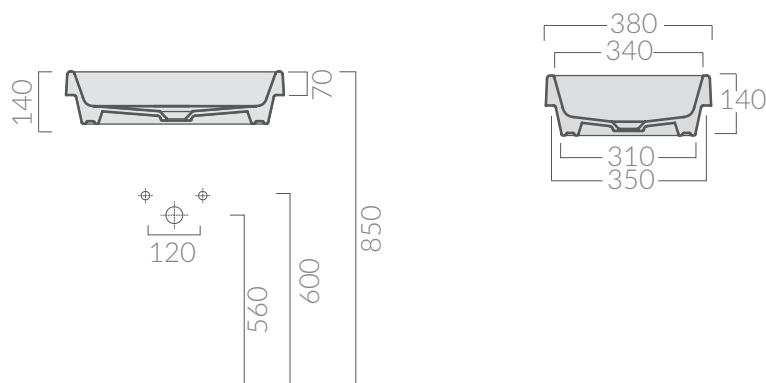

ACCESSORI INCLUSI / ACCESSORIES INCLUDED

ATTENZIONE/ ATTENTION

Galassia Srl persegue la filosofia di migliorare i prodotti aggiungendo nuovi materiali, innovazioni progettuali e tecnologie produttive.
L'azienda si riserva di cambiare

schede tecniche e caratteristiche di funzionamento degli articoli in ogni momento e senza necessità di preavviso.
I pesi possono subire variazioni del 20 %

Galassia Srl is constantly improving its products by adding new materials, new projects and modern production technologies. The company reserves the right to change any technical

specifications/dimension and/or operating characteristics of the products at any time and without giving notice. The ceramic items weight may vary up to 20%.