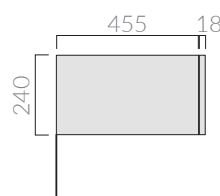

ATTENZIONE/ ATTENTION

Galassia Srl persegue la filosofia di migliorare i prodotti aggiungendo nuovi materiali, innovazioni progettuali e tecnologie produttive. L'azienda si riserva di cambiare

schede tecniche e caratteristiche di funzionamento degli articoli in ogni momento e senza necessità di preavviso. I pesi possono subire variazioni del 20 %

Galassia Srl is constantly improving its products by adding new materials, new projects and modern production technologies. The company reserves the right to change any technical

specifications/dimension and/or operating characteristics of the products at any time and without giving notice. The ceramic items weight may vary up to 20%.