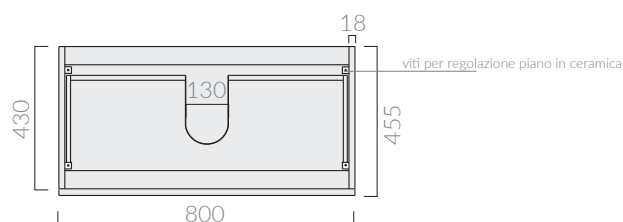

ATTENZIONE/ ATTENTION

Galassia Srl persegue la filosofia di migliorare i prodotti aggiungendo nuovi materiali, innovazioni progettuali e tecnologie produttive. L'azienda si riserva di cambiare

schede tecniche e caratteristiche di funzionamento degli articoli in ogni momento e senza necessità di preavviso. I pesi possono subire variazioni del 20 %

Galassia Srl is constantly improving its products by adding new materials, new projects and modern production technologies. The company reserves the right to change any technical

specifications/dimension and/or operating characteristics of the products at any time and without giving notice. The ceramic items weight may vary up to 20%.