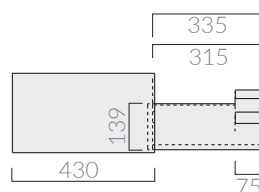

ATTENZIONE/ ATTENTION

Galassia Srl persegue la filosofia di migliorare i prodotti aggiungendo nuovi materiali, innovazioni progettuali e tecnologie produttive. L'azienda si riserva di cambiare

schede tecniche e caratteristiche di funzionamento degli articoli in ogni momento e senza necessità di preavviso. I pesi possono subire variazioni del 20 %

Galassia Srl is constantly improving its products by adding new materials, new projects and modern production technologies. The company reserves the right to change any technical

specifications/dimension and/or operating characteristics of the products at any time and without giving notice. The ceramic items weight may vary up to 20%.