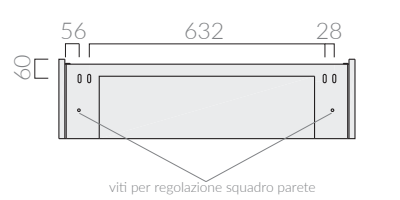

ATTENZIONE/ ATTENTION

Galassia Srl persegue la filosofia di migliorare i prodotti aggiungendo nuovi materiali, innovazioni progettuali e tecnologie produttive. L'azienda si riserva di cambiare

schede tecniche e caratteristiche di funzionamento degli articoli in ogni momento e senza necessità di preavviso. I pesi possono subire variazioni del 20 %

Galassia Srl is constantly improving its products by adding new materials, new projects and modern production technologies. The company reserves the right to change any technical

specifications/dimension and/or operating characteristics of the products at any time and without giving notice. The ceramic items weight may vary up to 20%.