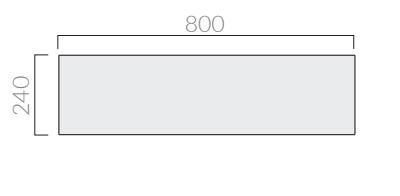

ATTENZIONE/ ATTENTION

Galassia Srl persegue la filosofia di migliorare i prodotti aggiungendo nuovi materiali, innovazioni progettuali e tecnologie produttive. L'azienda si riserva di cambiare

schede tecniche e caratteristiche di funzionamento degli articoli in ogni momento e senza necessità di preavviso. I pesi possono subire variazioni del 20 %

Galassia Srl is constantly improving its products by adding new materials, new projects and modern production technologies. The company reserves the right to change any technical

specifications/dimension and/or operating characteristics of the products at any time and without giving notice. The ceramic items weight may vary up to 20%.