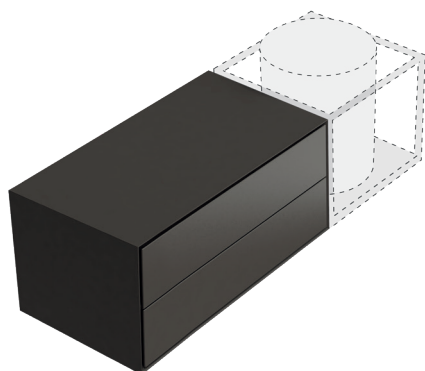

## COLORI / COLORS

○	<b>2064BM</b>	bianco matt matt white
●	<b>2064NM</b>	nero matt matt black
●	<b>2064SA</b>	sabbia matt sand
●	<b>2064FA</b>	fango matt mud
●	<b>2064MK</b>	moka matt dark brown

Contenitore sospeso con n.2 cassetti,  
collocabile a destra o sinistra del lavabo.  
Wall hung side cabinet with 2 drawers  
which can be placed on the right or left of  
washbasin structure.