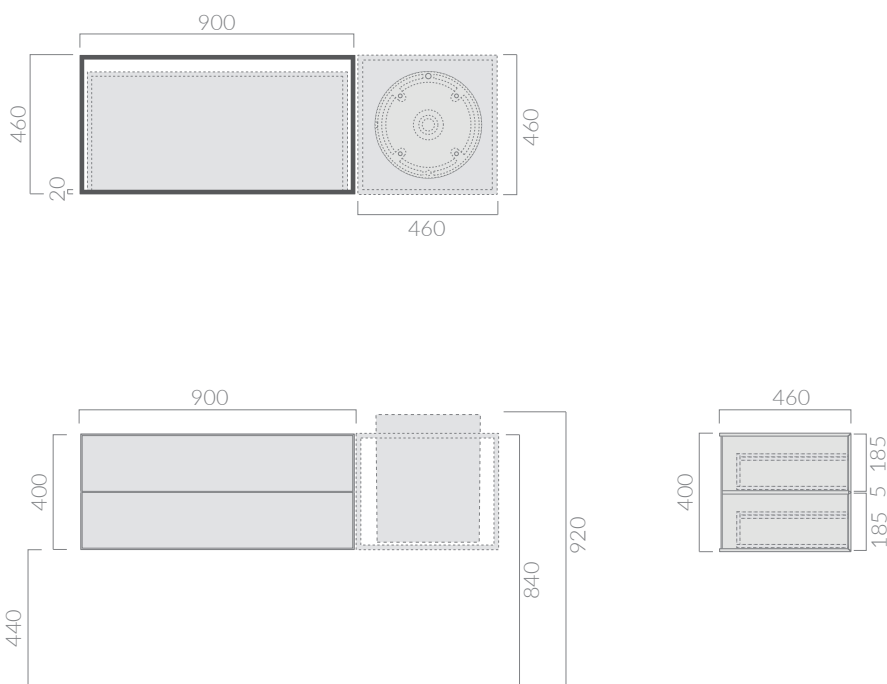

ACCESSORI INCLUSI / ACCESSORIES INCLUDED

Kit di fissaggio.
Fixing kit.

ATTENZIONE/ ATTENTION

Galassia Srl persegue la filosofia di migliorare i prodotti aggiungendo nuovi materiali, innovazioni progettuali e tecnologie produttive. L'azienda si riserva di cambiare

schede tecniche e caratteristiche di funzionamento degli articoli in ogni momento e senza necessità di preavviso. I pesi possono subire variazioni del 20 %

Galassia Srl is constantly improving its products by adding new materials, new projects and modern production technologies. The company reserves the right to change any technical

specifications/dimension and/or operating characteristics of the products at any time and without giving notice. The ceramic items weight may vary up to 20%.