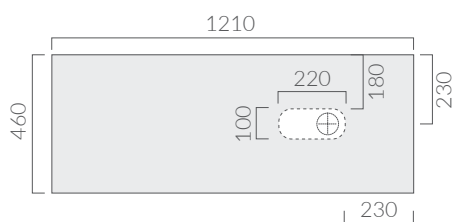

ACCESSORI INCLUSI / ACCESSORIES INCLUDED

ATTENZIONE/ ATTENTION

Galassia Srl persegue la filosofia di migliorare i prodotti aggiungendo nuovi materiali, innovazioni progettuali e tecnologie produttive.
L'azienda si riserva di cambiare

schede tecniche e caratteristiche di funzionamento degli articoli in ogni momento e senza necessità di preavviso.
I pesi possono subire variazioni del 20 %

Galassia Srl is constantly improving its products by adding new materials, new projects and modern production technologies. The company reserves the right to change any technical

specifications/dimension and/or operating characteristics of the products at any time and without giving notice. The ceramic items weight may vary up to 20%.