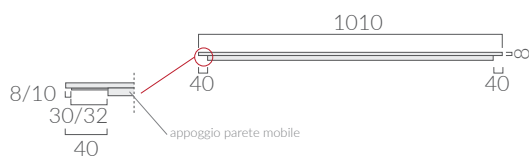

ACCESSORI INCLUSI / ACCESSORIES INCLUDED

ATTENZIONE/ ATTENTION

Galassia Srl persegue la filosofia di migliorare i prodotti aggiungendo nuovi materiali, innovazioni progettuali e tecnologie produttive.
L'azienda si riserva di cambiare

schede tecniche e caratteristiche di funzionamento degli articoli in ogni momento e senza necessità di preavviso.
I pesi possono subire variazioni del 20 %

Galassia Srl is constantly improving its products by adding new materials, new projects and modern production technologies. The company reserves the right to change any technical

specifications/dimension and/ or operating characteristics of the products at any time and without giving notice. The ceramic items weight may vary up to 20%.