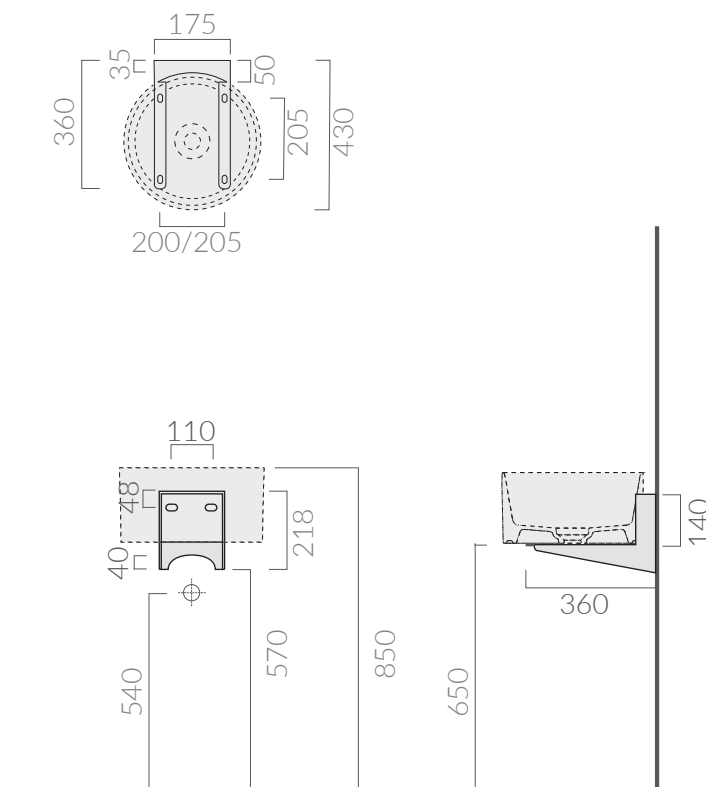

Staffa per installazione a parete,  
realizzata in acciaio satinato.  
Bracket for wall hung installation,  
realized in satin stainless steel.

Kg. 2,4

ACCESSORI INCLUSI / ACCESSORIES INCLUDED

ATTENZIONE/ ATTENTION

Galassia Srl is constantly improving its products by adding new materials, new projects and modern production technologies. The company reserves the right to change any technical

specifications/dimension and/or operating characteristics of the products at any time and without giving notice. The ceramic items weight may vary up to 20%.