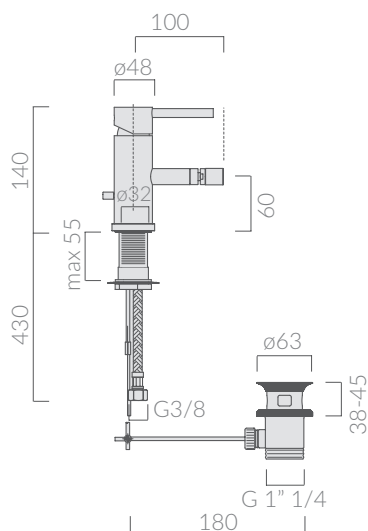

COLORI / COLORS

5444 cromo
chrome

Miscelatore monocomando per bidet con scarico 1"1/4 con flex inox cm 50 att. 3/8" F.
Single lever bidet mixer with 1"1/4 pop-up waste and 3/8" F flex. hoses cm 50.

Kg. 2,1

ATTENZIONE/ ATTENTION

Galassia Srl persegue la filosofia di migliorare i prodotti aggiungendo nuovi materiali, innovazioni progettuali e tecnologie produttive.
L'azienda si riserva di cambiare

schede tecniche e caratteristiche di funzionamento degli articoli in ogni momento e senza necessità di preavviso.
I pesi possono subire variazioni del 20 %

Galassia Srl is constantly improving its products by adding new materials, new projects and modern production technologies. The company reserves the right to change any technical

specifications/dimension and/or operating characteristics of the products at any time and without giving notice. The ceramic items weight may vary up to 20%.