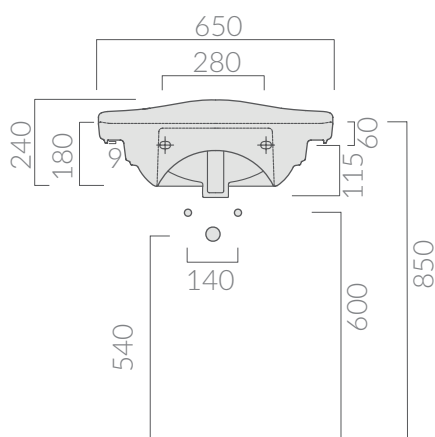

COLORI / COLORS

- 8432 bianco 3 fori
white 3 tap holes
- 8432M bianco monoforo
white one tap hole

SCHEDA TECNICA
DATA SHEET

Lavabo cm 65. Installazione sospesa,
su colonna o per mobile.
Washbasin 65 cm. Wall-hung installation,
for pedestal or furniture.

specifications/dimension and/or operating characteristics of the products at any time and without giving notice. The ceramic items weight may vary up to 20%.

ETHOS

Art. 8432

GALASSIA Italy

vista posteriore