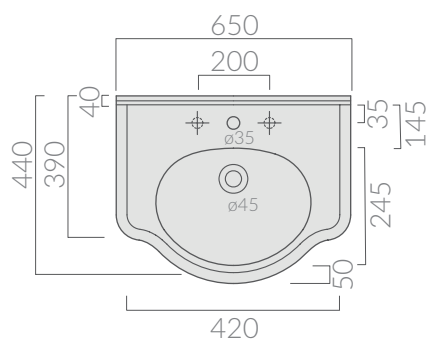

COLORI / COLORS

- 8432 bianco 3 fori
white 3 tap holes
- 8432M bianco monoforo
white one tap hole

SCHEDA TECNICA
DATA SHEET

Lavabo cm 65. Installazione sospesa,
su colonna o per mobile.
Washbasin 65 cm. Wall-hung installation,
for pedestal or furniture.

specifications/dimension and/or operating characteristics of the products at any time and without giving notice. The ceramic items weight may vary up to 20%.

ETHOS

Art. 8432

GALASSIA Italy

vista posteriore