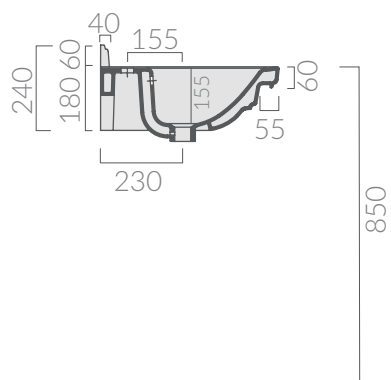

COLORI / COLORS

- 8432 bianco 3 fori
white 3 tap holes
- 8432M bianco monoforo
white one tap hole

SCHEDA TECNICA
DATA SHEET

Lavabo cm 65. Installazione sospesa,
su colonna o per mobile.
Washbasin 65 cm. Wall-hung installation,
for pedestal or furniture.

specifications/dimension and/or operating characteristics of the products at any time and without giving notice. The ceramic items weight may vary up to 20%.

ETHOS

Art. 8432

GALASSIA Italy

vista posteriore