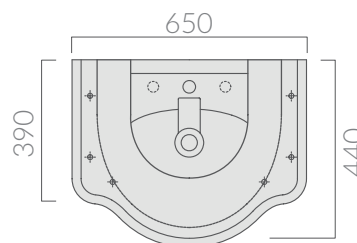

COLORI / COLORS

- 8432 bianco 3 fori
white 3 tap holes
- 8432M bianco monoforo
white one tap hole

SCHEDA TECNICA
DATA SHEET

Lavabo cm 65. Installazione sospesa,
su colonna o per mobile.
Washbasin 65 cm. Wall-hung installation,
for pedestal or furniture.

specifications/dimension and/or operating characteristics of the products at any time and without giving notice. The ceramic items weight may vary up to 20%.

ETHOS

Art. 8432

GALASSIA Italy

vista posteriore