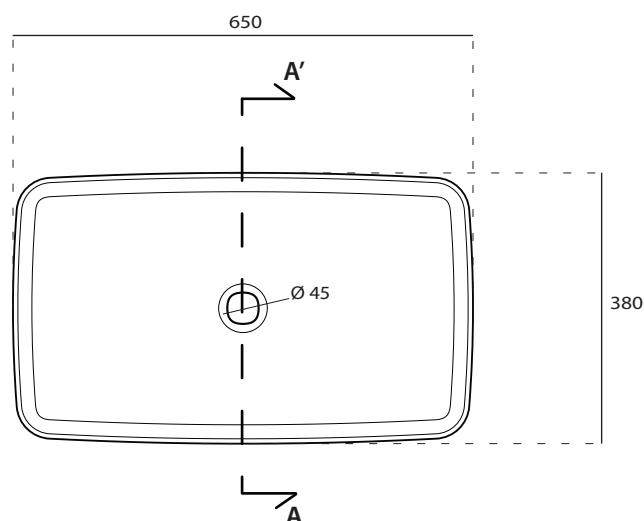

Art. **7415**

INFO

LAVABO DA APPOGGIO
Countertop Washbasin

PESO **Kg 11**
Weight

REVISIONE 1.0
Silvano Mariano

DATA
28/10/15

CE EN 146688

COLORI

BIANCO LUCIDO **cod. 7415**
Glossy White

BIANCO MATT **cod. 7415MT**
Matt White

NERO LUCIDO **cod. 7415NE**
Glossy Black

NERO MATT **cod. 7415NEMT**
Matt Black

SABBIA **cod. 7415SA**
Sand

OTTANIO **cod. 7415ON**
Blue Petrol

ACCESSORI INCLUSI

PILETTA CON COVER IN CERAMICA
Open drain with ceramic cover

cod. 9916 **cod. 9916MT**

cod. 9916NE

cod. 9916NEMT

cod. 9916SA

cod. 9916ON

VISTA DALL'ALTO

VISTA LATERALE

SEZIONE A-A'