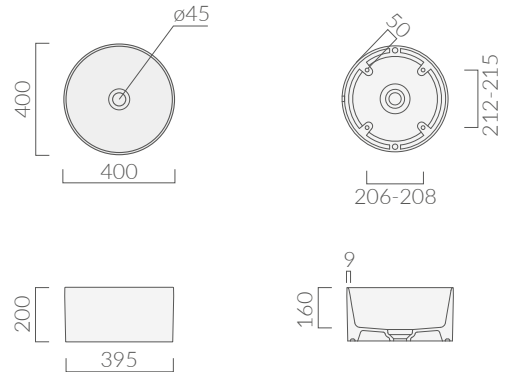

COLORI / COLORS

- **7306** bianco white
- **7306MT** bianco matt matt white
- **7306NEMT** nero matt matt black
- **7306GM** grigio matt matt grey
- **7306ON** ottanio petrol blue
- **7306SA** sabbia sand
- **7306OC** ocra ocher
- **7306SV** salvia sage
- **7306VI** viola violet

Lavabo da appoggio cm Ø40xh20. Senza foro troppo pieno.

Piletta in ceramica e sifone non inclusi. Countertop washbasin Ø40xh20cm with ceramic cover. Without overflow. Click clack drain and siphon not included.

Kg. 11

ACCESSORI INCLUSI / ACCESSORIES INCLUDED

- **9916** cromo chrome
- **9916BI** bianco white
- **9916BIMT** bianco matt matt white
- **9916NEMT** nero matt matt black
- **9916NE** nero lucido glossy black
- **9916GM** grigio matt matt grey
- **9916ON** ottanio petrol blue
- **9916SA** sabbia sand

Piletta click-clack o trasformabile sempre aperta con cover in ceramica. Click-clack or open drain with ceramic cover.

Sifone a snodo. Siphon.

6059

ATTENZIONE/ ATTENTION

Galassia Spa persegue la filosofia di migliorare i prodotti aggiungendo nuovi materiali, innovazioni progettuali e tecnologie produttive. L'azienda si riserva di cambiare

schede tecniche e caratteristiche di funzionamento degli articoli in ogni momento e senza necessità di preavviso. I pesi possono subire variazioni del 20 %

Galassia Spa is constantly improving its products by adding new materials, new projects and modern production technologies. The company reserves the right to change any technical

specifications/dimension and/or operating characteristics of the products at any time and without giving notice. The ceramic items weight may vary up to 20%.