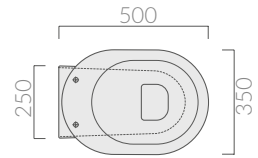

COLORI / COLORS

○ 5214 bianco
white

Wc con scarico universale S/P cm 50x35xh42,
trasformabile tramite curva tecnica.
W.c. with floor/wall draining 50x35xh42 cm,
adjustable by elbow/wall pipe.

Kg. 27

ACCESSORI INCLUSI / ACCESSORIES INCLUDED

FIX109

Fissaggi.
Fixing kit.

ACCESSORI NON INCLUSI / ACCESSORIES NOT INCLUDED

9052

Curva tecnica scarico pavimento ø10
Elbow pipe for floor drain ø10

9053

Raccordo scarico parete ø10
Pipe for wall drain ø10