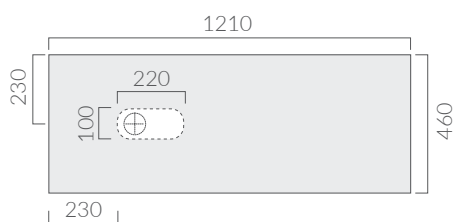

ACCESSORI INCLUSI / ACCESSORIES INCLUDED

ATTENZIONE/ ATTENTION

Galassia Srl persegue la filosofia di migliorare i prodotti aggiungendo nuovi materiali, innovazioni progettuali e tecnologie produttive.
L'azienda si riserva di cambiare

schede tecniche e caratteristiche di funzionamento degli articoli in ogni momento e senza necessità di preavviso.
I pesi possono subire variazioni del 20 %

Galassia Srl is constantly improving its products by adding new materials, new projects and modern production technologies. The company reserves the right to change any technical

specifications/dimension and/or operating characteristics of the products at any time and without giving notice. The ceramic items weight may vary up to 20%.