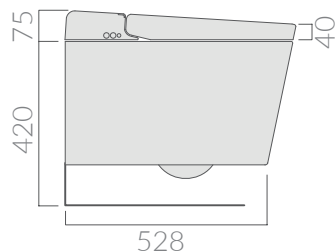

Vista posteriore
Back view

- Corrente/electricity
- Acqua/water

★ CASSETTA AD INCASSO NON PREDISPOSTA PER SMART TOILET.
CONCEALED CISTERN NOT PRE-ARRANGED FOR SMART TOILET