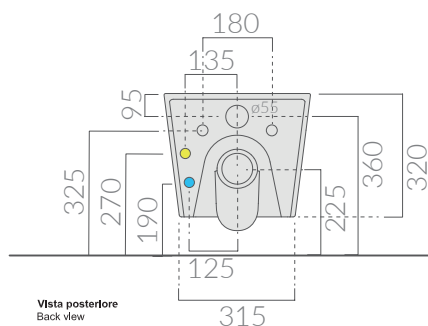

Vista posteriore
Back view

- Corrente/electricity
- Acqua/water

★ CASSETTA AD INCASSO NON PREDISPOSTA PER SMART TOILET.
CONCEALED CISTERN NOT PRE-ARRANGED FOR SMART TOILET