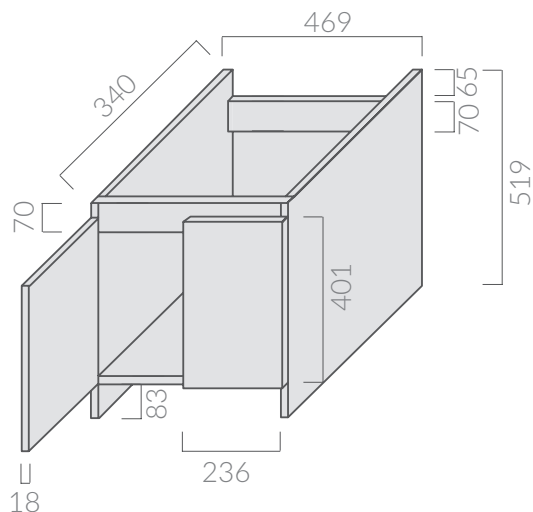

ATTENZIONE/ ATTENTION

Galassia Srl persegue la filosofia di migliorare i prodotti aggiungendo nuovi materiali, innovazioni progettuali e tecnologie produttive. L'azienda si riserva di cambiare

schede tecniche e caratteristiche di funzionamento degli articoli in ogni momento e senza necessità di preavviso. I pesi possono subire variazioni del 20 %

Galassia Srl is constantly improving its products by adding new materials, new projects and modern production technologies. The company reserves the right to change any technical

specifications/dimension and/or operating characteristics of the products at any time and without giving notice. The ceramic items weight may vary up to 20%.