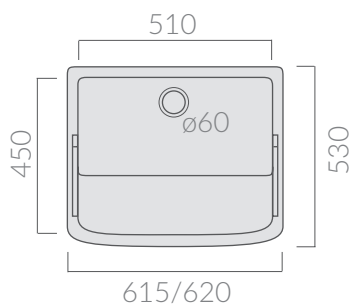

ATTENZIONE/ ATTENTION

Galassia Srl persegue la filosofia di migliorare i prodotti aggiungendo nuovi materiali, innovazioni progettuali e tecnologie produttive. L'azienda si riserva di cambiare

schede tecniche e caratteristiche di funzionamento degli articoli in ogni momento e senza necessità di preavviso. I pesi possono subire variazioni del 20 %

Galassia Srl is constantly improving its products by adding new materials, new projects and modern production technologies. The company reserves the right to change any technical

specifications/dimension and/or operating characteristics of the products at any time and without giving notice. The ceramic items weight may vary up to 20%.