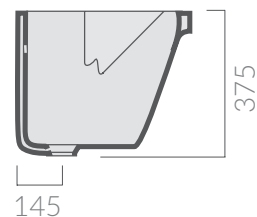

ATTENZIONE/ ATTENTION

Galassia Srl persegue la filosofia di migliorare i prodotti aggiungendo nuovi materiali, innovazioni progettuali e tecnologie produttive. L'azienda si riserva di cambiare

schede tecniche e caratteristiche di funzionamento degli articoli in ogni momento e senza necessità di preavviso. I pesi possono subire variazioni del 20 %

Galassia Srl is constantly improving its products by adding new materials, new projects and modern production technologies. The company reserves the right to change any technical

specifications/dimension and/or operating characteristics of the products at any time and without giving notice. The ceramic items weight may vary up to 20%.