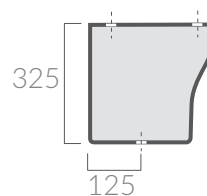

ATTENZIONE/ ATTENTION

Galassia Srl persegue la filosofia di migliorare i prodotti aggiungendo nuovi materiali, innovazioni progettuali e tecnologie produttive. L'azienda si riserva di cambiare

schede tecniche e caratteristiche di funzionamento degli articoli in ogni momento e senza necessità di preavviso. I pesi possono subire variazioni del 20 %

Galassia Srl is constantly improving its products by adding new materials, new projects and modern production technologies. The company reserves the right to change any technical

specifications/dimension and/or operating characteristics of the products at any time and without giving notice. The ceramic items weight may vary up to 20%.